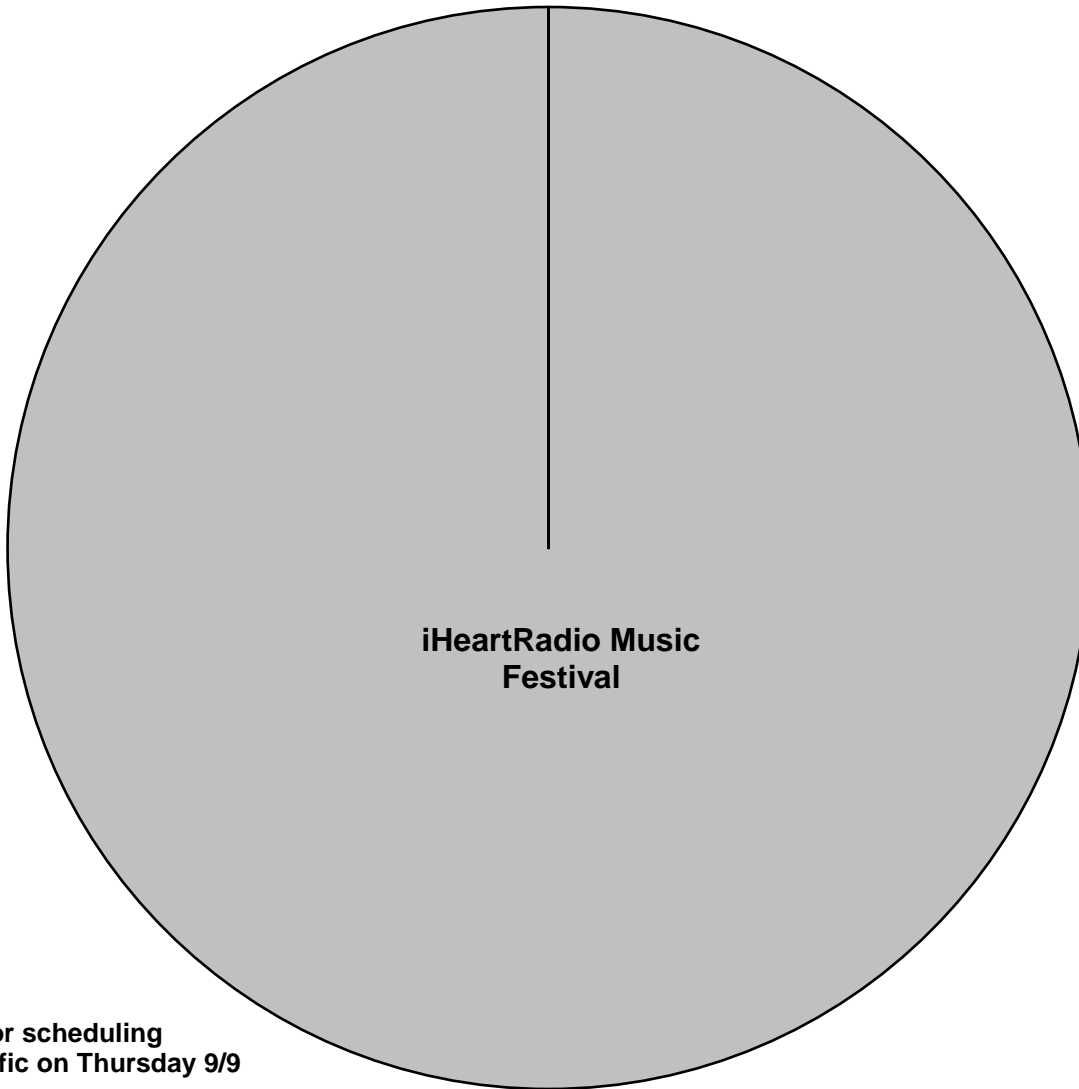

iHeartRadio Music Festival 2021

XDS Program: iHRMF - 2021

PID 1067, PGM 110

Effective Date: Friday, September 17th, 2021

Saturday, September 18th, 2021

Premiere XDS PRO4-P Satellite

10:00 PM - 3:00 AM Eastern

9:00 PM - 2:00 AM Central

8:00PM - 1:00 AM Mountain

7:00 PM - 12:00 AM Pacific

Hour 2 of 5

IHID
00:00

iHeartRadio Music
Festival

**PID available for scheduling
after noon pacific on Thursday 9/9**

**Testing Thursday 9/9 through Wednesday 9/15
with audio and cues
and Thursday 9/16 with audio only
during posted show hours**

Up to 4 Floating Liners Per Hour

It is HIGHLY RECOMMENDED that you schedule a board operator for the evening and run a local delay.